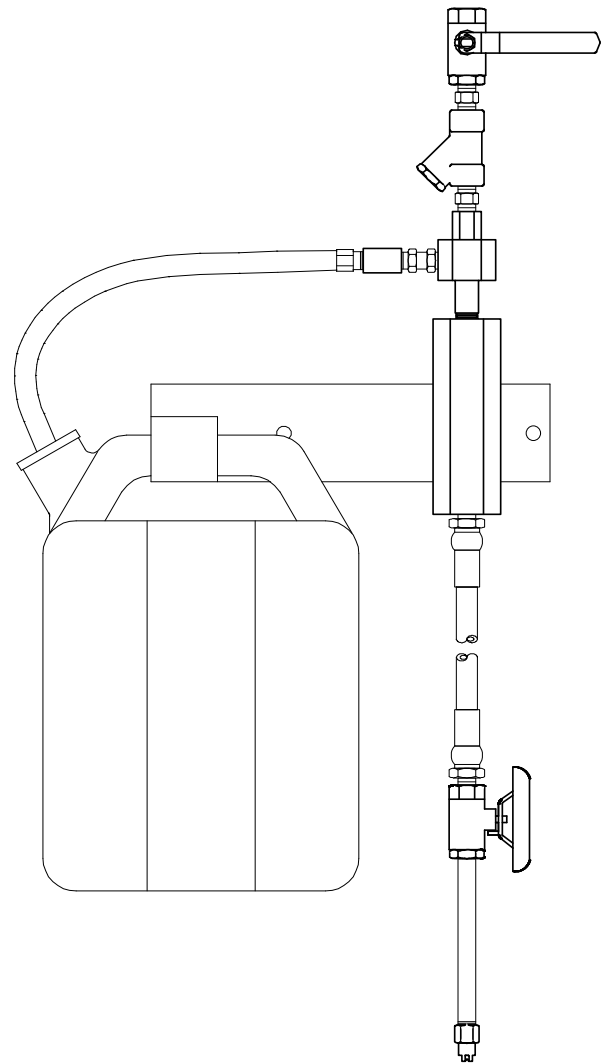

## AUTOflood®50

- Siphon Injection Wall Sanitizer
- Fabricated, Stainless Steel, Mounting Bracket
- Heavy-duty Strainer
- Heavy-duty Water Pressure Regulator
- Stainless Steel, Liquid-filled, Gauge
- Stainless Steel Injector
- Wide Variety of Metering Orifices
- Stainless Steel Chamber
- Stainless Steel Check Valve
- Stainless Steel Nipples
- Heavy-duty Ball Valve
- Heavy-Duty, 3/8" x 50' Hose Assembly
- Stainless Steel Nozzle Assembly