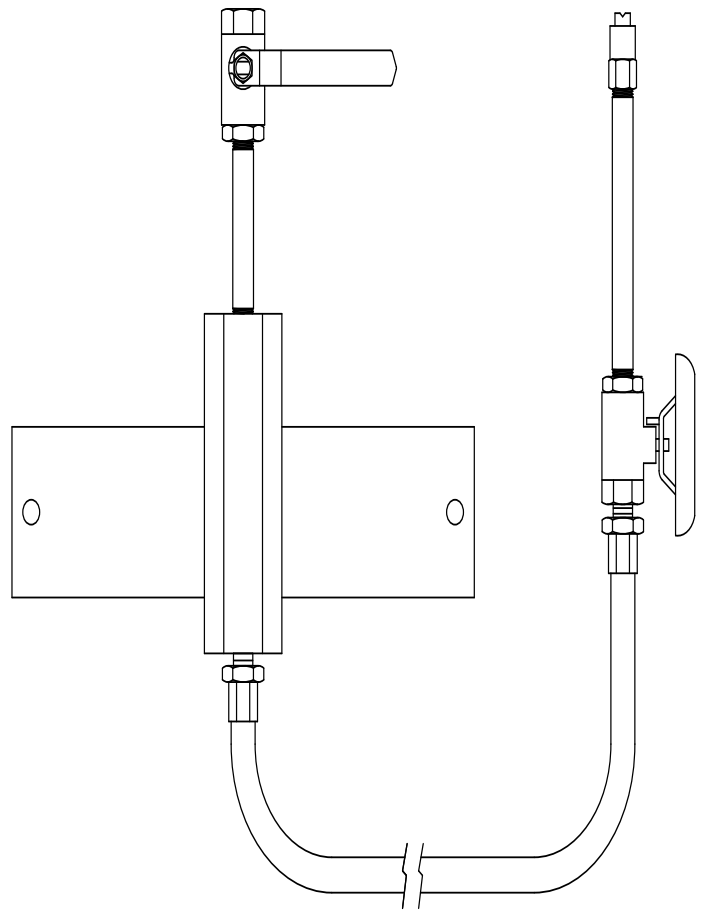

## AUTOflood® 60

- Central Sanitizing Hose Station
- Stainless Steel Mounting Bracket
- Stainless Steel Chamber
- Stainless Steel Nipple
- Heavy-duty, Stainless Steel, Ball Valves
- Heavy-duty, 3/8 Inch x 50 Foot Hose Assembly
- Stainless Steel Nozzle Assembly