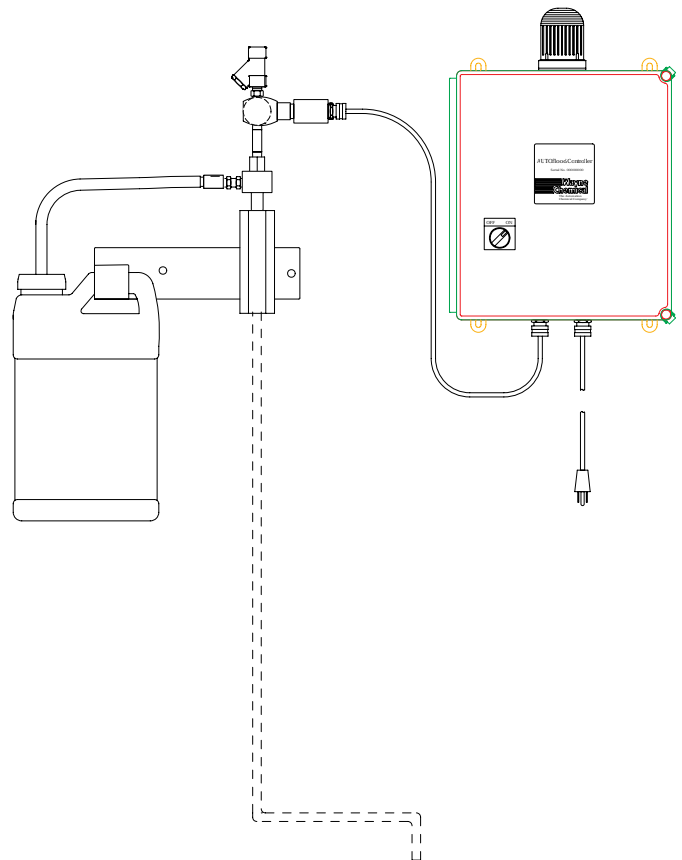

Specifications

AUTOflood® Controller50

- Footbath Filler/Regulator
- Timer-controlled Footbath Filler/Sanitizer
- Nema 4X Plastic Lockable Enclosure
- Adjustments for Flood Delay and Flood Operation
- Flashing Light with Internal Horn
- On/Off Switch
- Stainless Steel AUTOflood®50
- Designed for Use with Schedule 80 PVC Fill Line
- Built-in Hanger for Jerrican™ Container
- Electrical: 110VAC
- Water Pressure: 100 psig to 1,000 psig