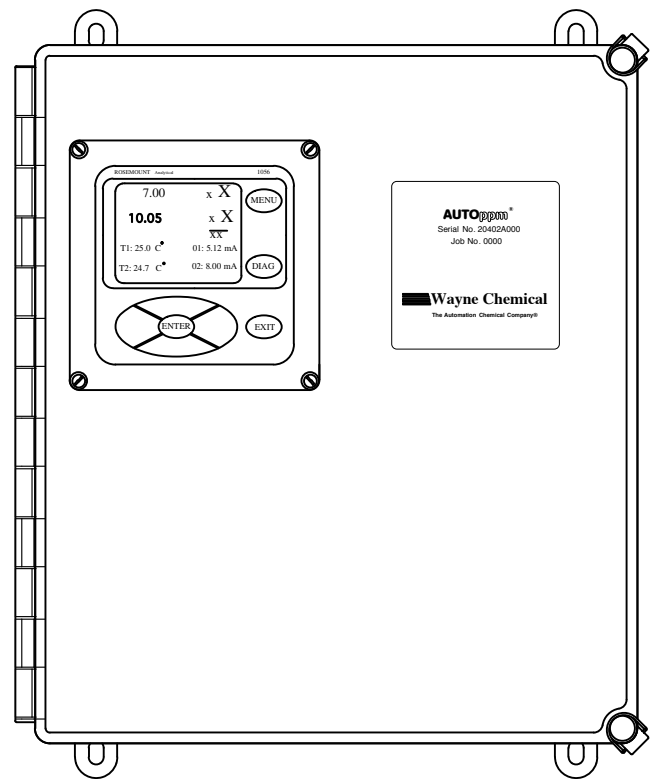

Specifications

AUTOppm®

- Automatic Chlorination System
- NEMA 4X Fiberglass Enclosure
- Digital Programmable Concentration Controller for Sodium Hypochlorite
- Adjustments for Varying Tank Sizes and Equilibration Times
- Hypochlorite Probe