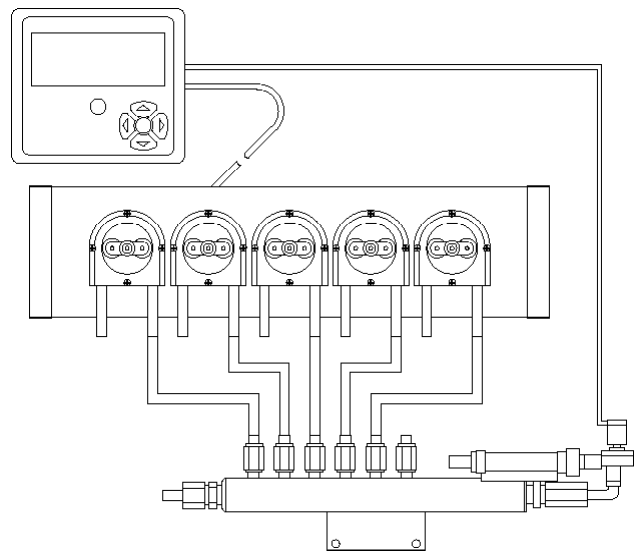

Specifications

AUTOtransfer[®]4500

- Laundry Chemical Feed System
- Durable, Self-priming, Peristaltic Pumps
- Expandable up to Five-pump Configuration
- Laundry Load Counter
- 17-ounce/Minute Pump Configuration
- Microprocessor-based Memory/Quartz Timing
- Stainless Steel Case with Keylocked Control Panel
- Variable Run Times: 0.1 Second to 10 Minutes
- Variable Delay Times: 0.1 Second to One Hour