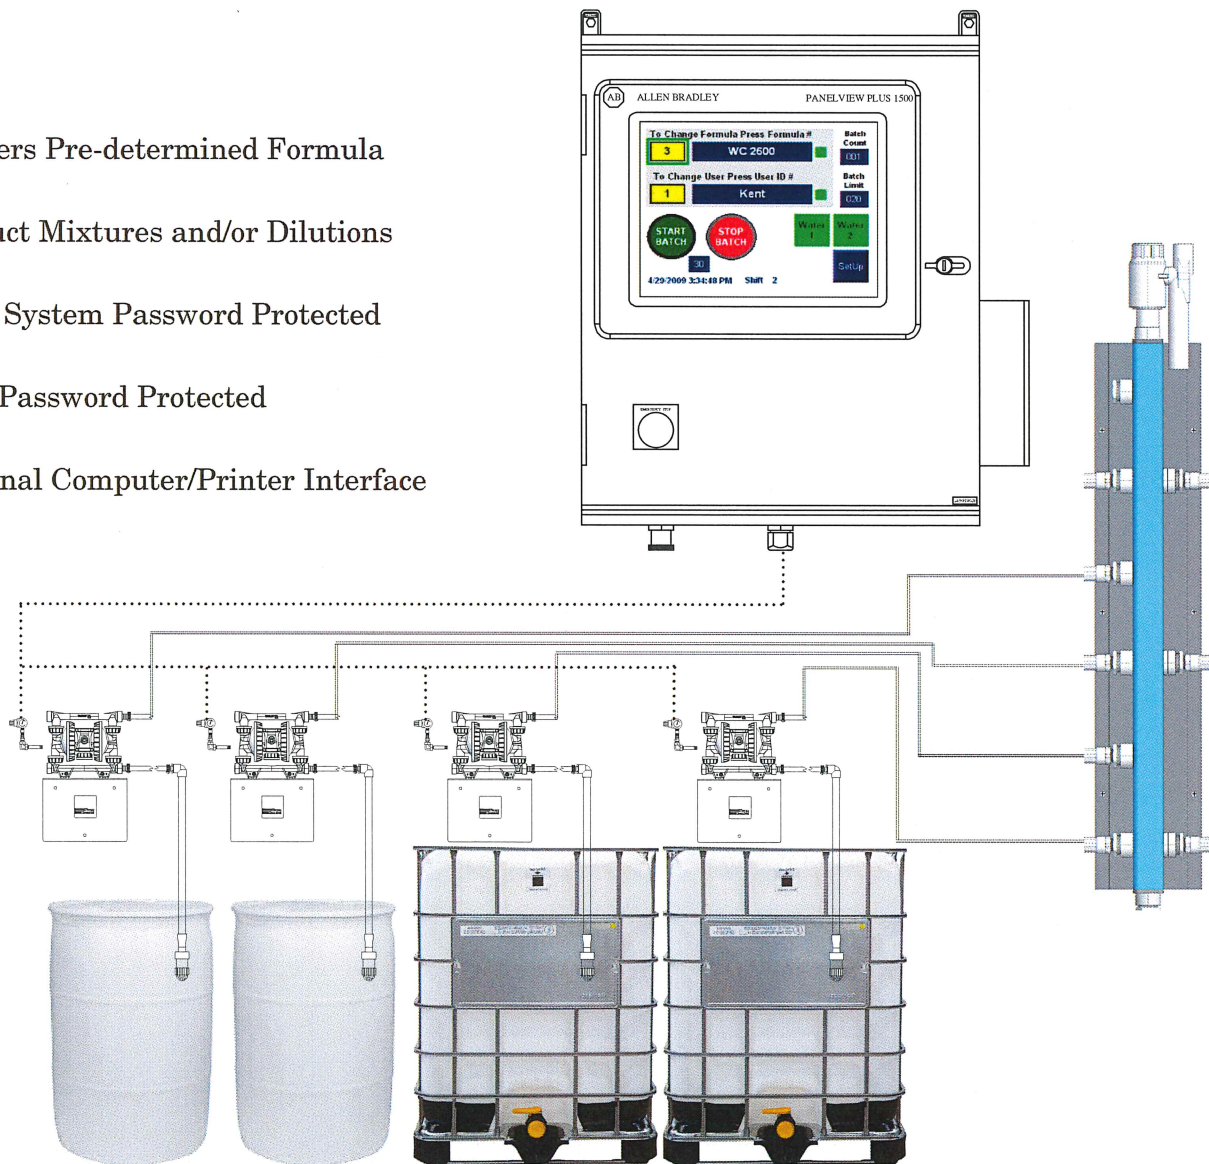

Specifications

AUTOtransfer®DS

- Delivers Pre-determined Formula
- Product Mixtures and/or Dilutions
- Main System Password Protected
- User Password Protected
- Optional Computer/Printer Interface

Version:20509I